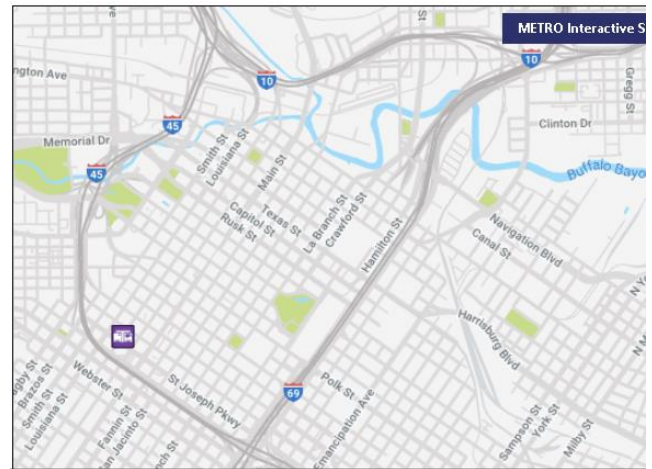

SNA Monday Nov 12: 6:30 – 8:00 pm

meeting location METRO 1900 Main Street

METRO Administration Building – at Downtown Transit Center

Take Redline in to downtown! Alternatively a pay lot is across from METRO on St Joseph Street.