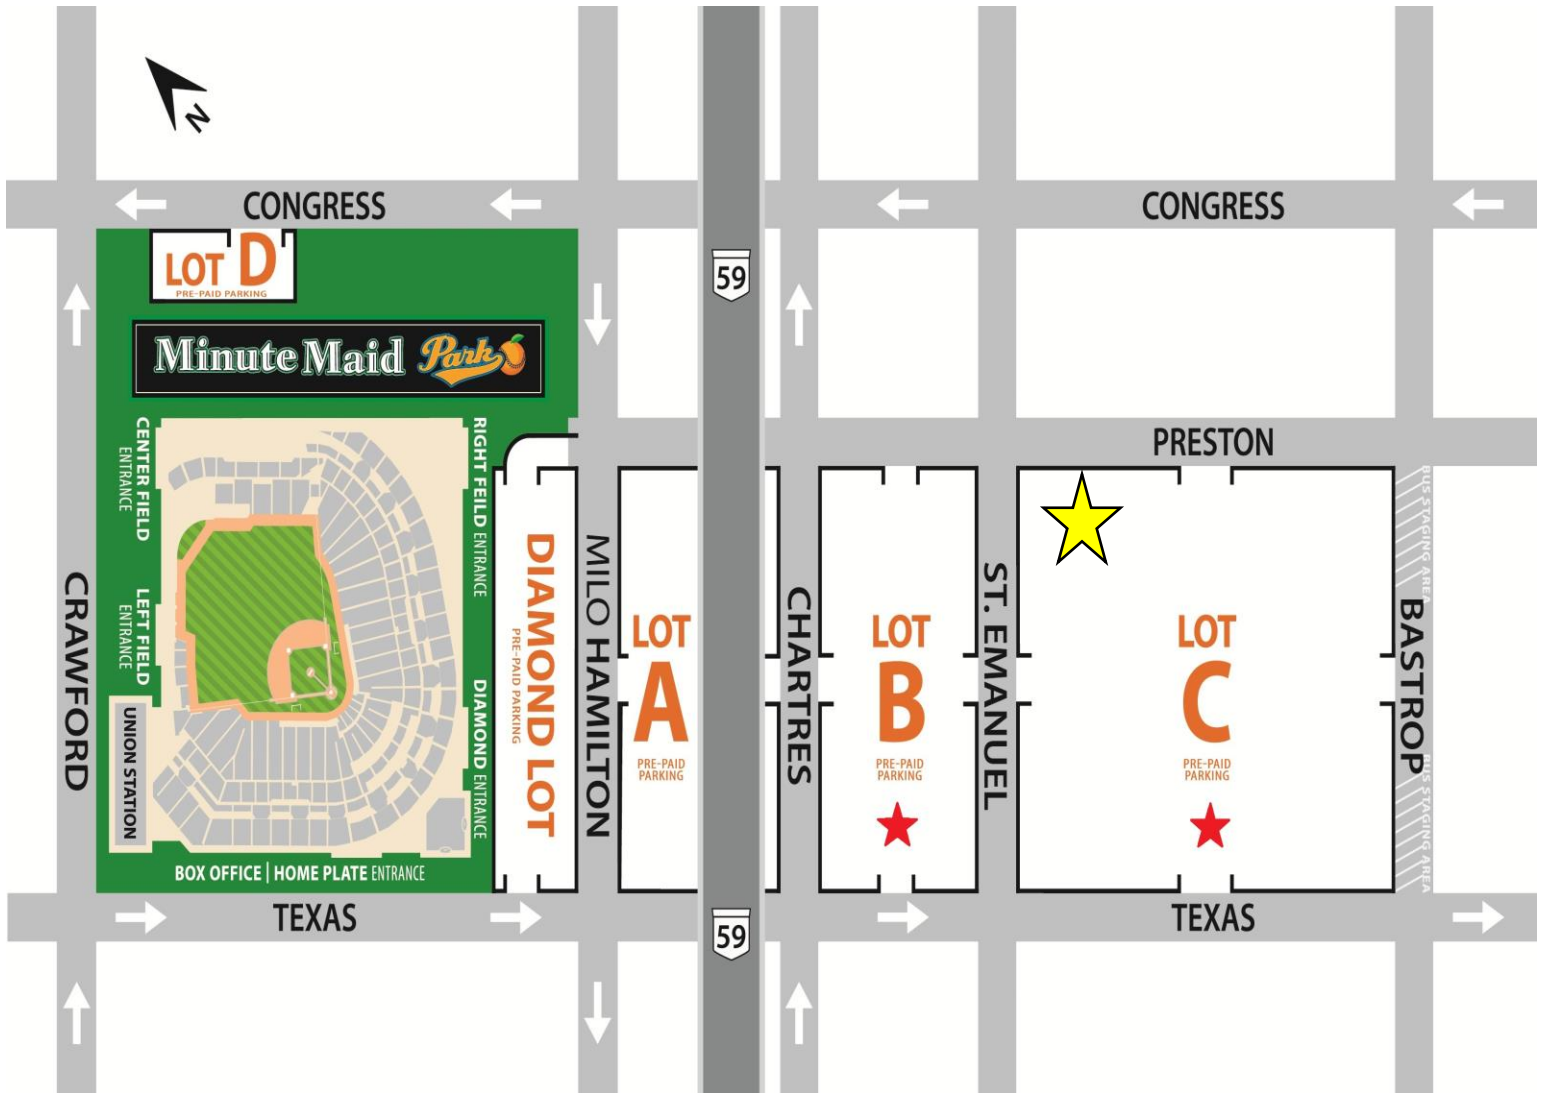

# Shuttle Parking Map

Parking Location B & C Lots and Shuttle Pick Up  
Parking is free for Exhibitors, volunteers, & staff

University of Houston Shuttle Bus from 6:00 am – 3:00 pm

Cars must leave the lots by 3:00pm – no exceptions

**Preston St @ St Emanuel St, Houston, TX 77003**

**10 min walk to GRB**

**OR take the FREE shuttle bus**

 **Parking Location**

 **Shuttle Pick Up Location**